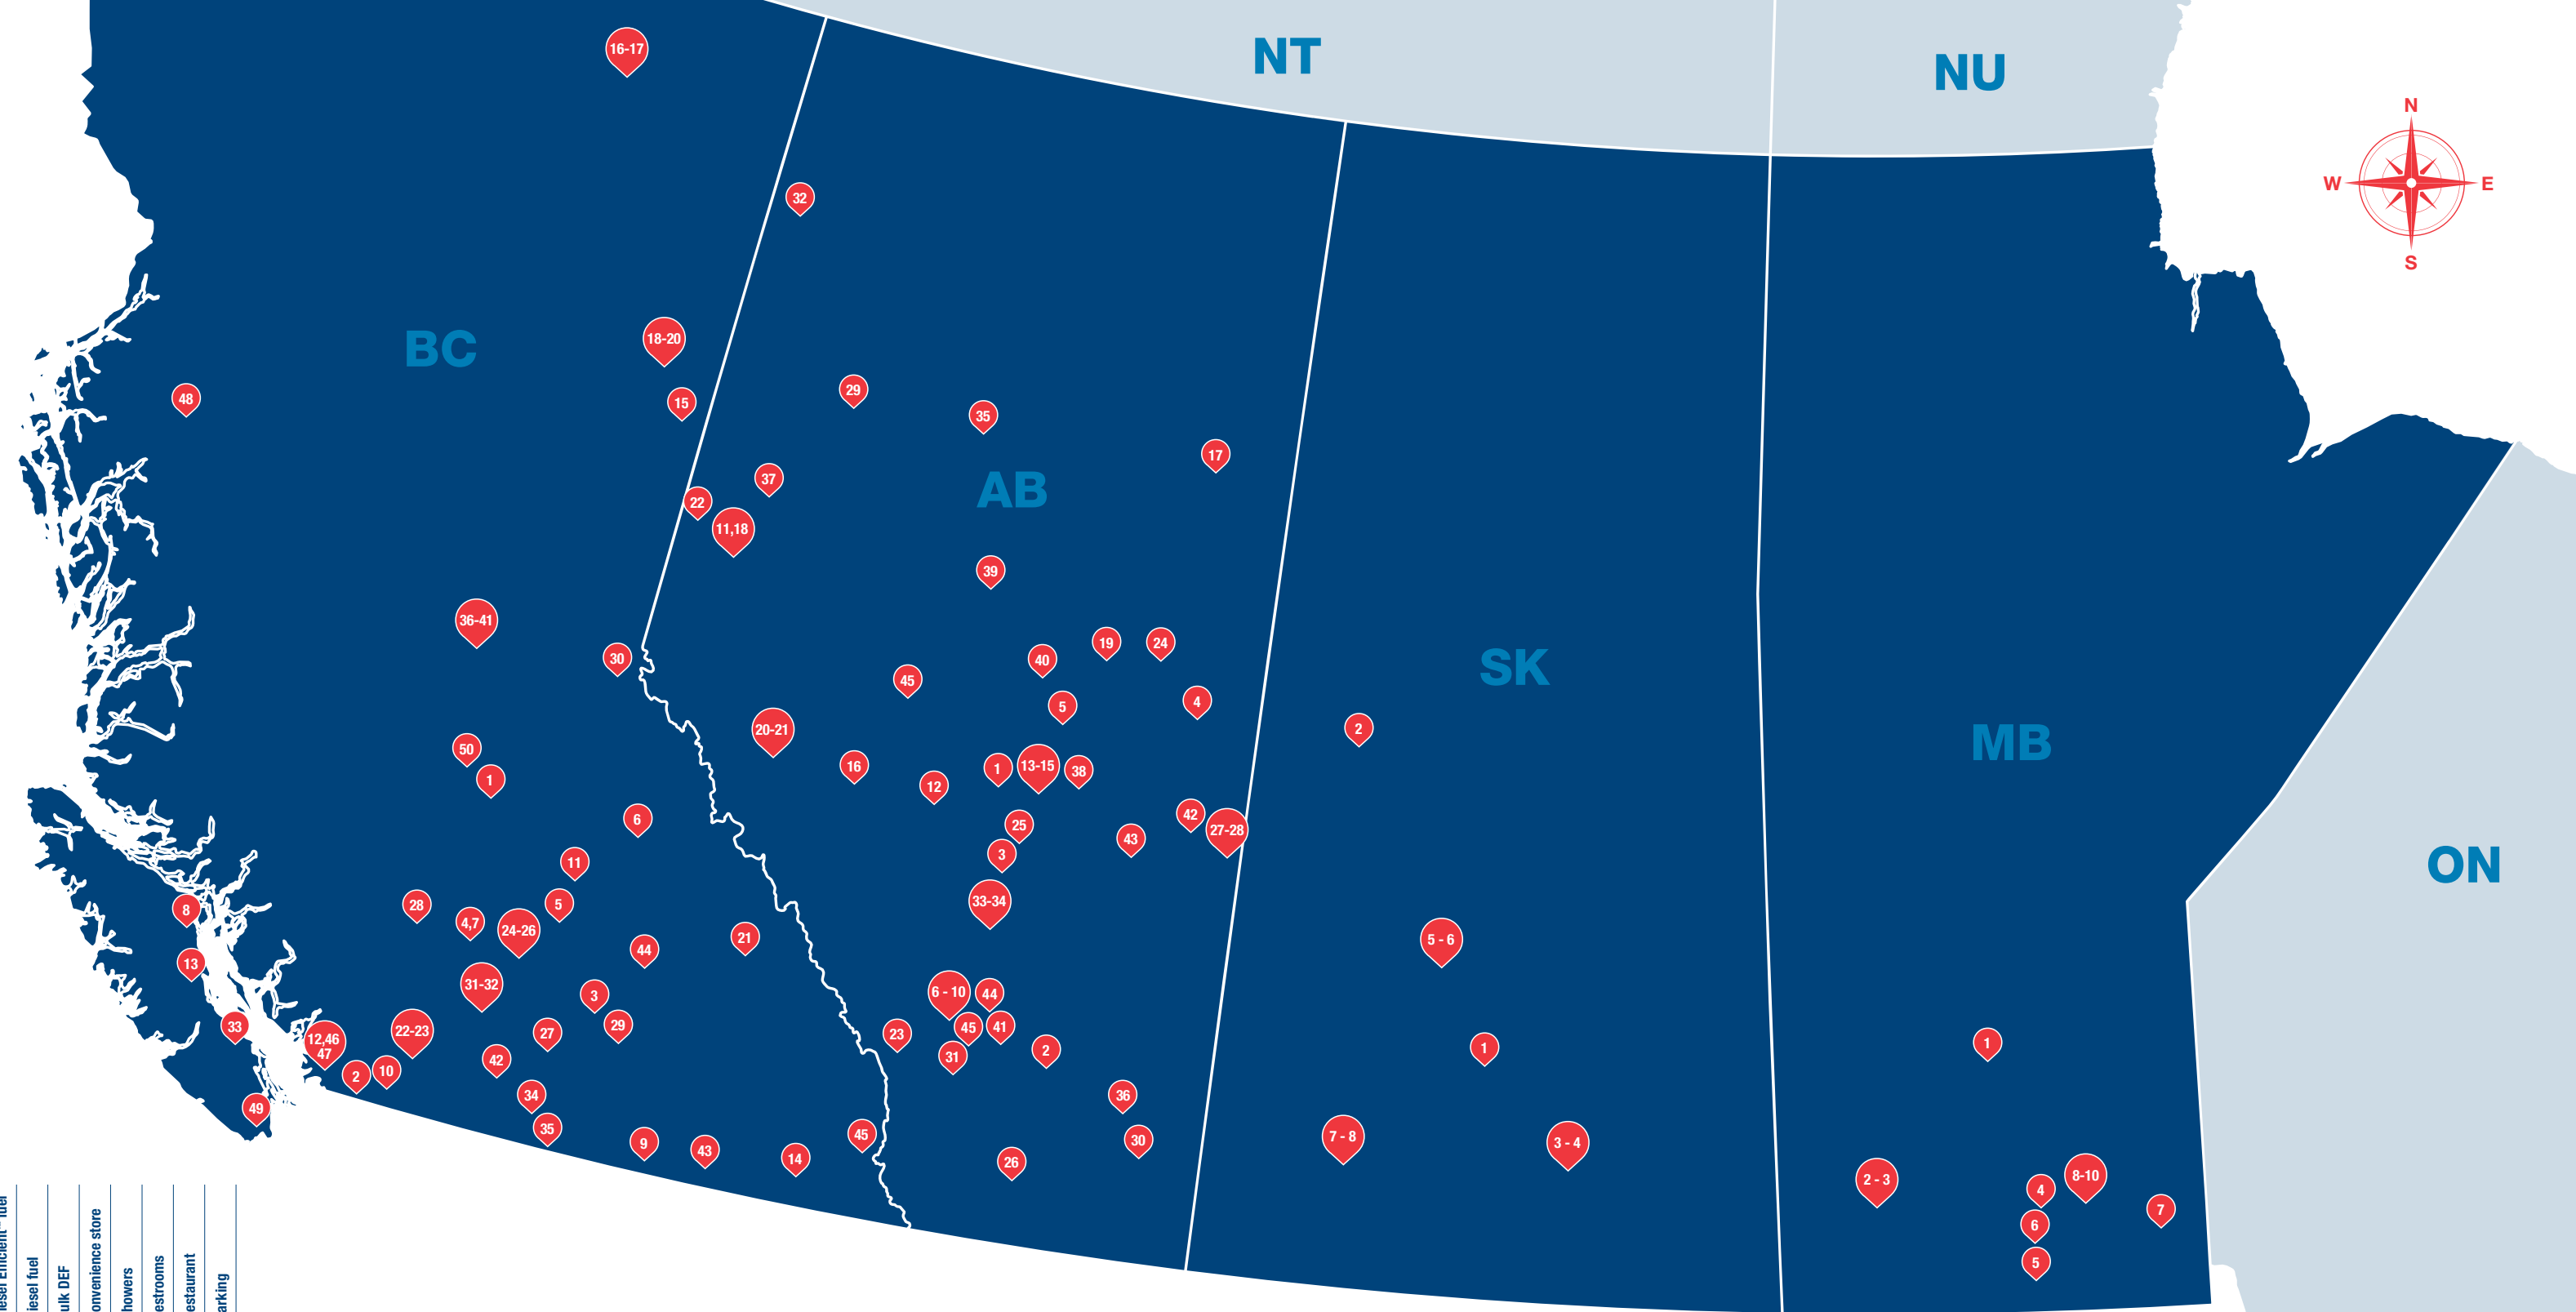

Map Number	Site Name	Address	City	Phone Number	Latitude	Longitude	Diesel Efficient™ fuel	Diesel fuel	Bulk DEF	Convenience store	Showers	Restrooms	Restaurant	Parking
1	150 Mile House Travel Centre	10 Settler Place	150 Mile House	(780) 960-6649	52.103704	-121.927145	•	•	•	•	•	•	•	•
2	Abbotsford	30650 South Fraser Way	Abbotsford	(604) 556-0038	49.052668	-122.374967	•	•	•	•	•	•	•	•
3	Armstrong	957 Otter Lake Cross Rd	Armstrong	(250) 546-9461	50.392452	-119.229282	•	•	•	•	•	•	•	•
4	Ashcroft Travel Centre	2005 Cornwall Rd	Ashcroft	(250) 374-0614	50.721911	-121.327014	•	•	•	•	•	•	•	•
5	Barrière	397 Russell St	Barrière	(250) 374-0614	51.160373	-120.122015	•	•	•	•	•	•	•	•
6	Blue River	778 Hwy 5	Blue River	(250) 673-8221	52.103737	-119.310128	•	•	•	•	•	•	•	•
7	Cache Creek Travel Centre	959 South Trans-Canada Hwy	Cache Creek	(250) 457-6643	50.80556	-121.325	•	•	•	•	•	•	•	•
8	Campbell River	1651 Maple Street	Campbell River	(866) 973-3639	50.030918	-125.263132	•	•	•	•	•	•	•	•
9	Castlegar	4160 Minto Rd	Castlegar	(250) 374-0614	49.257871	-117.65859	•	•	•	•	•	•	•	•
10	Chilliwack Travel Centre	7620A Vedder Rd	Chilliwack	(604) 858-5113	49.140973	-121.960004	•	•	•	•	•	•	•	•
11	Clearwater	511 E. Yellowhead Hwy	Clearwater	(250) 674-2966	51.651431	-120.031014	•	•	•	•	•	•	•	•
12	Cloverdale	17979 - 55 Ave	Surrey	(604) 574-7404	49.102489	-122.724359	•	•	•	•	•	•	•	•
13	Courtenay	2650 Cliffe Ave	Courtenay	(866) 973-3639	49.675788	-124.98194	•	•	•	•	•	•	•	•
14	Cranbrook	2001 Theatre Rd	Cranbrook	(250) 426-4421	49.534249	-115.753362	•	•	•	•	•	•	•	•
15	Dawson Creek	1725 Alaska Hwy	Dawson Creek	(250) 782-5801	55.782287	-120.281184	•	•	•	•	•	•	•	•
16	Fort Nelson 48 Avenue	5303 - 48 Ave	Fort Nelson	(250) 774-7340	58.80216	-122.705638	•	•	•	•	•	•	•	•
17	Fort Nelson Alaska Hwy	RR1 Mile 293 Alaska Hwy	Fort Nelson	(250) 774-7340	57.74169	-122.681054	•	•	•	•	•	•	•	•
18	Fort St. John 109 Street	9408 - 109 St	Fort St. John	(250) 787-0791	56.241155	-120.862447	•	•	•	•	•	•	•	•
19	Fort St. John Bulk Plant	9516 - 78 St	Fort St. John	(250) 785-3466	56.241725	-120.806246	•	•	•	•	•	•	•	•
20	Fort St. John Sikkanni Road	9516 Sikkanni Rd	Fort St. John	(250) 785-3466	56.232863	-120.840958	•	•	•	•	•	•	•	•
21	Golden Travel Centre	1050 Trans-Canada Hwy	Golden	(250) 344-6878	51.311672	-116.970556	•	•	•	•	•	•	•	•
22	Hope Flood Hope Rd	61850 Flood Hope Rd	Hope	(604) 551-6717	49.365547	-121.517804	•	•	•	•	•	•	•	•
23	Hope (Silver Creek Travel Ctr)	19700 Klassen Rd	Hope	(236) 355-1313	49.363756	-121.480456	•	•	•	•	•	•	•	•
24	Kamloops North	1202 Chief Louis Rd	Kamloops	(250) 374-0614	50.71087	-120.327785	•	•	•	•	•	•	•	•
25	Kamloops Paul Lk Rd Trav Ctr	401 Paul Lake Rd	Kamloops	(250) 372-0451	50.7097	-120.329751	•	•	•	•	•	•	•	•
26	Kamloops South	Copperhead Dr & Trans-Can Hwy	Kamloops	(250) 374-0614	50.660728	-120.400679	•	•	•	•	•	•	•	•
27	Kelowna	716 Adams Court	Kelowna	(250) 374-0614	49.931158	-119.388123	•	•	•	•	•	•	•	•
28	Lillooet	667 Industrial Place	Lillooet	(250) 374-0614	50.681968	-121.921347	•	•	•	•	•	•	•	•
29	Lumby	1450 Dyffryn Rd	Lumby	(778) 473-8292	50.247017	-118.953599	•	•	•	•	•	•	•	•
30	McBride	1006 N Frontage Rd	McBride	(250) 569-2441	53.304192	-120.159644	•	•	•	•	•	•	•	•
31	Merritt Airport Rd Travel Centre	3999 Airport Road	Merritt	(778) 922-3515	50.1236111	-120.748889	•	•	•	•	•	•	•	•
32	Merritt Lauder Avenue	2588 Lauder Ave	Merritt	(250) 378-8790	50.108817	-120.774937	•	•	•	•	•	•	•	•
33	Nanaimo	760 Jackson Road	Nanaimo	(866) 973-3639	49.137809	-123.871722	•	•	•	•	•	•	•	•
34	Oliver	230 Maple Avenue	Oliver	(250) 498-2377	49.172797	-119.543852	•	•	•	•	•	•	•	•
35	Osoyoos	11621 - 115 Street	Osoyoos	(250) 498-2377	49.041327	-119.502456	•	•	•	•	•	•	•	•
36	Prince George Foreman Rd TC	718 Foreman Rd	Prince George	(250) 963-0036	53.9214962	-122.6518049	•	•	•	•	•	•	•	•
37	Prince George Great Street	1085 Great Street	Prince George	(250) 563-1725	53.877015	-122.73781	•	•	•	•	•	•	•	•
38	Prince George Hart Hwy	8087 John Hart Hwy	Prince George	(250) 457-6643	53.877015	-122.801177	•	•	•	•	•	•	•	•
39	Prince George Noranda Rd	2180 Noranda Rd	Prince George	(250) 563-5823	53.965572	-122.765717	•	•	•	•	•	•	•	•
40	Prince George Parkhill	556 North Nechako Rd	Prince George	(250) 563-5823	53.931346	-122.780686	•	•	•	•	•	•	•	•
41	Prince George Travel Centre	1148 Pacific St	Prince George	(250) 563-5521	53.87259	-122.73639	•	•	•	•	•	•	•	•
42	Princeton	315 Burton Ave	Princeton	(250) 295-3209	49.453498	-120.510468	•	•	•	•	•	•	•	•